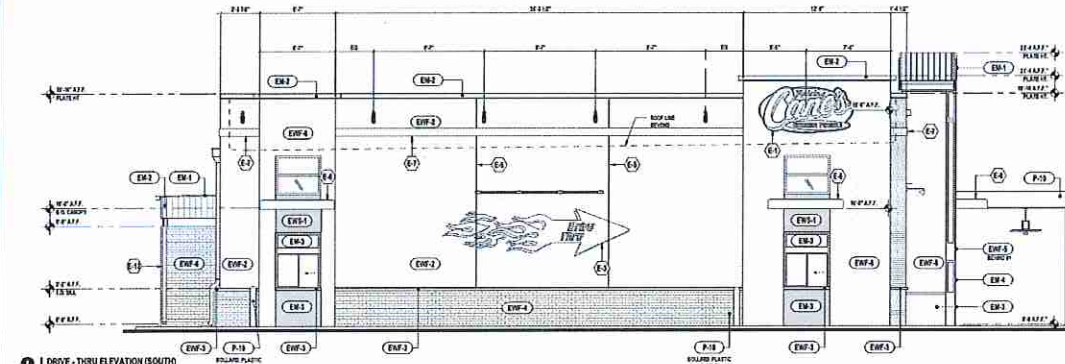

2 DRIVE-THRU ELEVATION (SOUTH)
1/4" = 1' - 0"

FACE	AREA OF FINISH (SQ. FT.)	AREA OF FINISH (SQ. FT.)	PERCENTAGE OF FINISH	FINISHED	AMOUNT
FRONT ELEVATION	1,125	1,125	100%	NO	NO
DRIVE-THRU ELEVATION	1,125	1,125	100%	NO	NO
TOTAL	2,250	2,250	100%	NO	NO

Raising Cane's
RESTAURANT

Project Name: Raising Cane's Restaurant
Address: 3158 S. HWY 161, GRAND PRAIRIE, TX
Project: PROTOTYPE 1 - SCHEME B RESTAURANT #1493

PM DESIGN
Architectural Solutions Group

Project Manager: PAULY PHELPS

EXP 03/11/2020

06/10/2019

EXTERIOR ELEVATIONS

EXP 03/11/2020

06/10/2019

A4.10