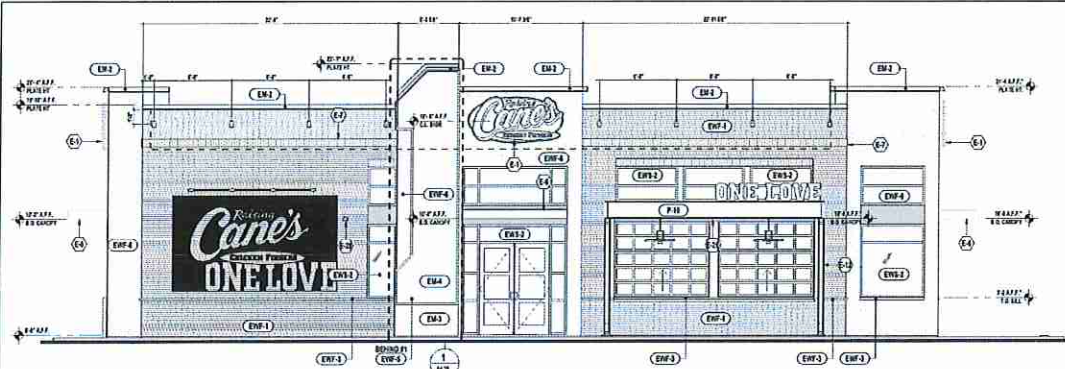

Exhibit C - Building Elevations
Page 1 of 4

1 FRONT ELEVATION (EAST)
1/4" = 1' - 0"