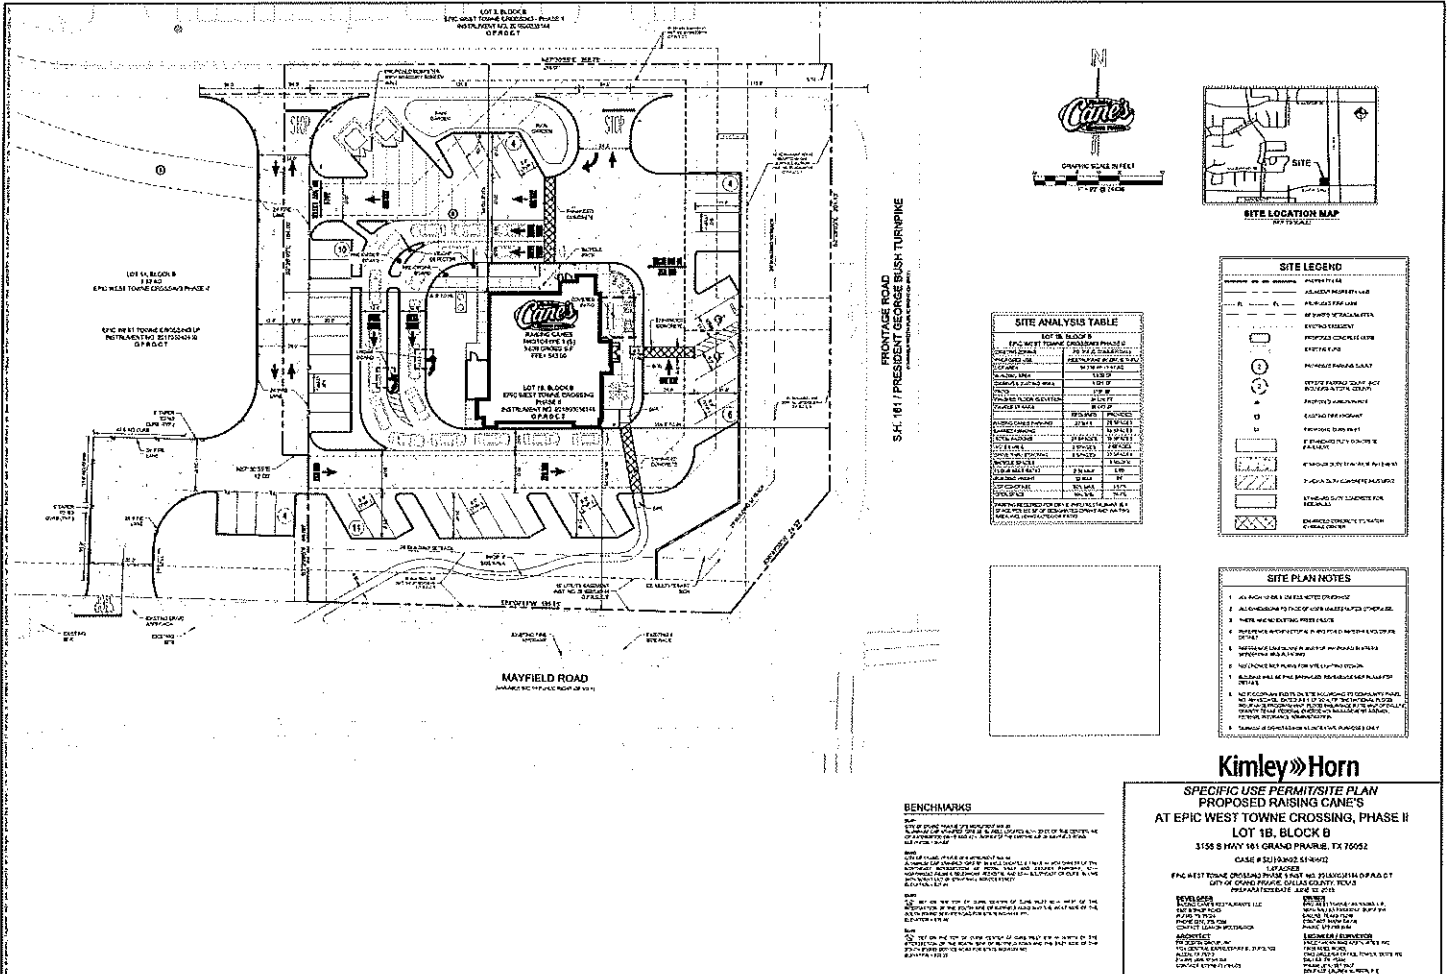

Exhibit B - Site Plan
Page 1 of 1

Kimley Horn

**SPECIFIC USE PERMIT/SITE PLAN
PROPOSED RAISING CANE'S
AT EPIC WEST TOWNE CROSSING, PHASE II
LOT 1B, BLOCK B**
3158 S HWY 181 GRAND PRAIRIE, TX 75052
CASE # 2018-04-11-002
EPIC WEST TOWNE CROSSING PHASE II LOT 1B, BLOCK B
CITY OF GRAND PRAIRIE, DALLAS COUNTY, TEXAS
PERMITS/PLANS/ISSUED DATE: 01/2018

BENCHMARKS

1. ALL DIMENSIONS TO FACE UNLESS OTHERWISE SPECIFIED.