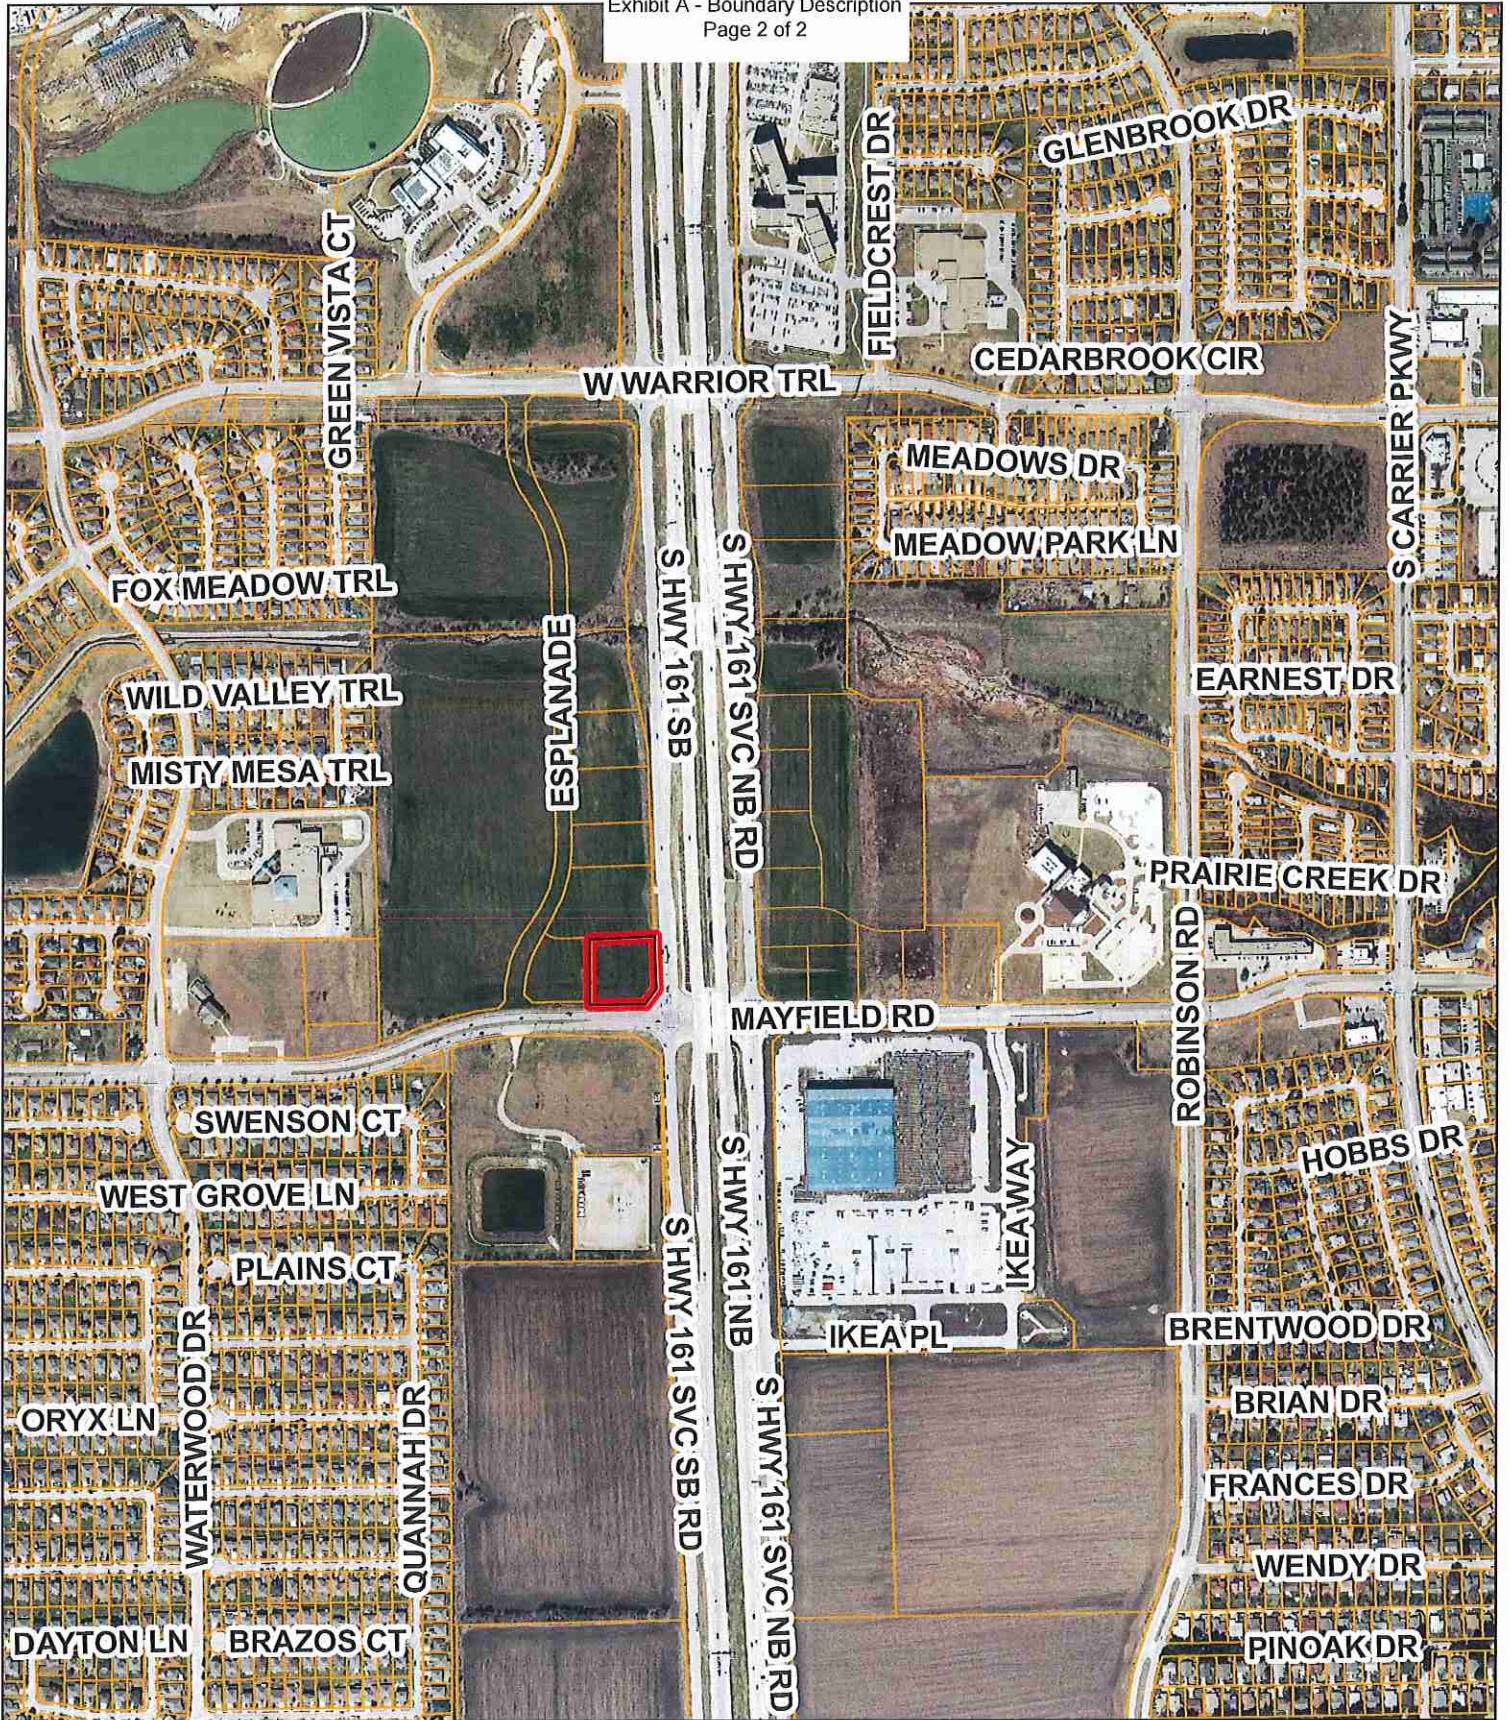

CASE LOCATION MAP
Case Number SU190602/S190602
Raising Cane's

City of Grand Prairie
Planning and Development

(972) 237-8257
www.gptx.org