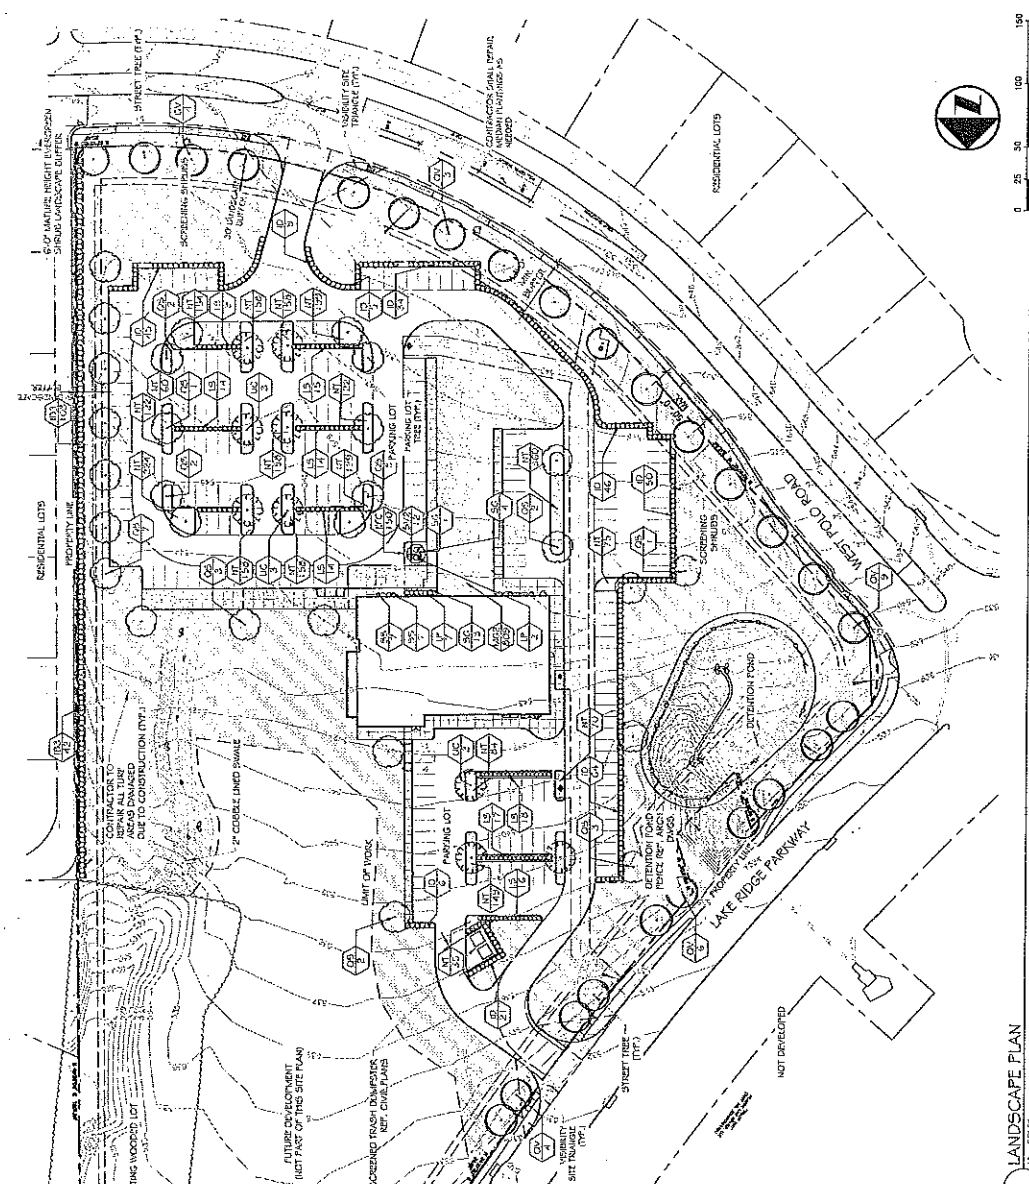

1. **IRRIGATION GENERAL NOTES**
1. ALL REQUIRED IRRIGATION SHALL BE INSTALLED BY A LICENSED IRRIGATOR.
  2. IRRIGATION SYSTEMS SHALL BE INSTALLED AND MAINTAINED IN ACCORDANCE WITH THE LANDSCAPE DESIGN AND THE IRRIGATION CONTRACT. THE CONTRACTOR SHALL BE RESPONSIBLE FOR THE PROPER MAINTENANCE AND REPAIR OF ALL IRRIGATION SYSTEMS. THE CONTRACTOR SHALL BE RESPONSIBLE FOR THE PROPER MAINTENANCE AND REPAIR OF ALL IRRIGATION SYSTEMS.
  3. ALL IRRIGATION SYSTEMS SHALL UTILIZE PRESSURE REGULATING SPRAY HEADS AND ROTOR HEADS IN ORDER TO ACHIEVE UNIFORM WATER DISTRIBUTION AND TO PREVENT WATER WASTAGE. ALL PRESSURE REGULATING DEVICES SHALL BE INSTALLED PER THE MANUFACTURER'S INSTRUCTIONS.
  4. ALL IRRIGATION SYSTEMS SHALL USE A BACKFLOW PREVENTION DEVICE.
  5. ALL PLANTER BEDS SHALL HAVE DRIP IRRIGATION.
  6. ALL IRRIGATION SYSTEMS SHALL HAVE TEMPORARY IRRIGATION TIL ESTABLISHED.
  7. ALL IRRIGATION SYSTEMS SHALL MEET THE REQUIREMENTS OF LDC.

LANDSCAPE PLAN
15-200'