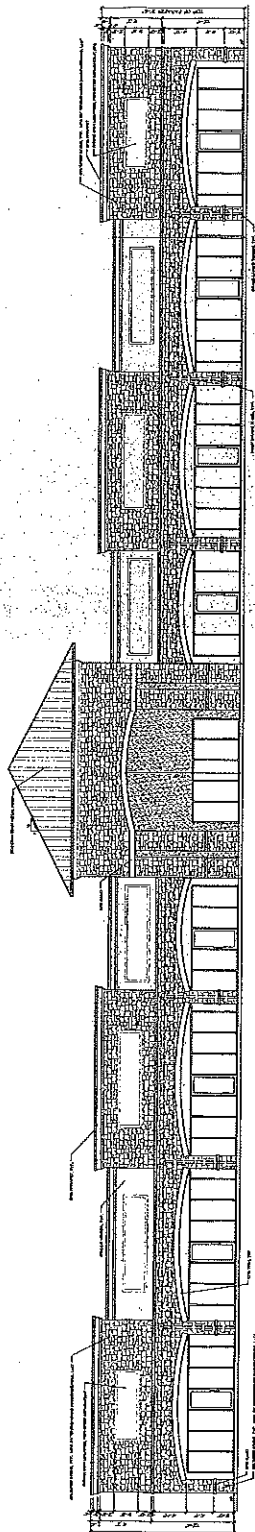

150043

CARRIER PARKWAY RETAIL

500 DIEGO LANE  
LOT LOT BLOCK BLOCK  
GRAND PRAIRIE, TEXAS

DATE: 11-11-18

SHEET TITLE: ELEVATIONS

NO.10 DESIGN GROUP ARCHITECTS

REGISTERED ARCHITECTS  
STATE OF TEXAS

SHEET No: A2-1

1 NORTH ELEVATION

1 SOUTH ELEVATION

1 WEST ELEVATION-PRISMATIC FACADE

NO. 10 DESIGN GROUP  
ARCHITECTS  
500 DIEGO LANE  
LOT LOT BLOCK BLOCK  
GRAND PRAIRIE, TEXAS 75042  
DATE: 11-11-18

NO. 10 DESIGN GROUP  
ARCHITECTS  
500 DIEGO LANE  
LOT LOT BLOCK BLOCK  
GRAND PRAIRIE, TEXAS 75042  
DATE: 11-11-18

1 EAST ELEVATION-PRISMATIC FACADE

NO. 10 DESIGN GROUP  
ARCHITECTS  
500 DIEGO LANE  
LOT LOT BLOCK BLOCK  
GRAND PRAIRIE, TEXAS 75042  
DATE: 11-11-18

REVISIONS  
DEC 01 2018  
PLANNING DEPARTMENT